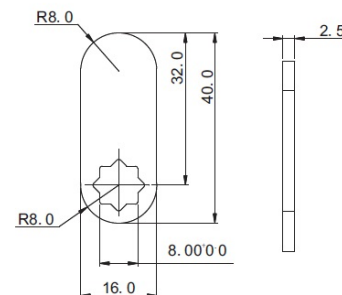

PRODUCT SHEET

Description:

Elec. Combination Cam Lock, "Dave", Private, Silver, 93x25x 9,1mm, CE: 32mm (Battery CR1220 Not Included)-Included:, 1Pcs. Striking Plate, 3 Pcs. Cam Plate, 1Pcs. Needle, 2Pcs., Washers, 2Pcs Nuts, 7Pcs Screws, 1Pcs Tube $\varnothing 6 \times 50 \text{mm}$., Download User Guide From www.siso.dk

Item number:

14.60.398-0

Units	Box	Carton	HS Code	Barcode
Pcs.	1	12	8301300000	
				5704866492874

LOCKED

UNLOCKED

SISO A/S

Mileparken 11
DK-2740 Skovlunde
Denmark
VAT: DK 24786013

Phone +45 45 830 900