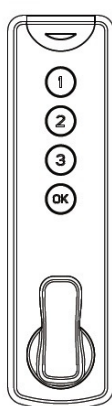

PRODUCT SHEET

Description:

Elec. Combination Cam Lock, "Dave", Private, Silver, 93x25x 9,1mm, CE: 32mm (Battery CR1220 Not Included)-Included:, 1Pcs. Striking Plate, 3 Pcs. Cam Plate, 1Pcs. Needle, 2Pcs., Washers, 2Pcs Nuts, 7Pcs Screws, 1Pcs Tube $\varnothing 6 \times 50 \text{mm}$., Download User Guide From www.siso.dk

Item number:

14.60.398-0

Units	Box	Carton	HS Code	Barcode
Pcs.	1	12	8301300000	
				5704866492874

LOCKED

UNLOCKED

SISO A/S

Mileparken 11
DK-2740 Skovlunde
Denmark
VAT: DK 24786013

Phone +45 45 830 900