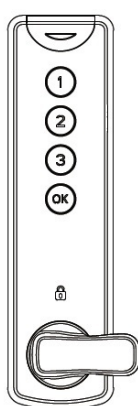

PRODUCT SHEET

Description:

Elec. Combination Cam Lock, "Dave", Private, Silver, 93x25x 9,1mm, CE: 32mm (Battery CR1220 Not Included)-Included:, 1Pcs. Striking Plate, 3 Pcs. Cam Plate, 1Pcs. Needle, 2Pcs., Washers, 2Pcs Nuts, 7Pcs Screws, 1Pcs Tube $\varnothing 6 \times 50 \text{mm}$., Download User Guide From www.siso.dk

Item number:

14.60.398-0

Units	Box	Carton	HS Code	Barcode
Pcs.	1	12	8301300000	
				5704866492874

LOCKED

UNLOCKED

SISO A/S

Mileparken 11
DK-2740 Skovlunde
Denmark
VAT: DK 24786013

Phone +45 45 830 900