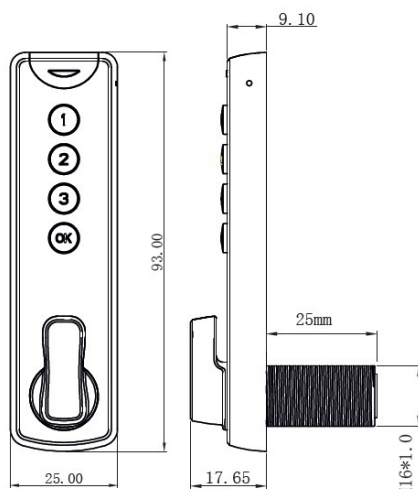

PRODUCT SHEET

Description:

Elec. Combination Cam Lock, "Dave", Private, Silver, 93x25x 9,1mm, CE: 32mm (Battery CR1220 Not Included)-Included:, 1Pcs. Striking Plate, 3 Pcs. Cam Plate, 1Pcs. Needle, 2Pcs., Washers, 2Pcs Nuts, 7Pcs Screws, 1Pcs Tube $\varnothing 6 \times 50 \text{mm}$., Download User Guide From www.siso.dk

Item number:

14.60.398-0

Units	Box	Carton	HS Code	Barcode
Pcs.	1	12	8301300000	
				5704866492874

LOCKED

UNLOCKED

SISO A/S

Mileparken 11
DK-2740 Skovlunde
Denmark
VAT: DK 24786013

Phone +45 45 830 900