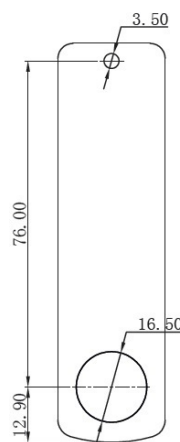

PRODUCT SHEET

Description:

Elec. Combination Cam Lock, "Dave", Private, Silver, 93x25x 9,1mm, CE: 32mm (Battery CR1220 Not Included)-Included:, 1Pcs. Striking Plate, 3 Pcs. Cam Plate, 1Pcs. Needle, 2Pcs., Washers, 2Pcs Nuts, 7Pcs Screws, 1Pcs Tube $\varnothing 6 \times 50 \text{mm}$., Download User Guide From www.siso.dk

Item number:

14.60.398-0

Units	Box	Carton	HS Code	Barcode
Pcs.	1	12	8301300000	
				5704866492874

LOCKED

UNLOCKED

SISO A/S

Mileparken 11
DK-2740 Skovlunde
Denmark
VAT: DK 24786013

Phone +45 45 830 900